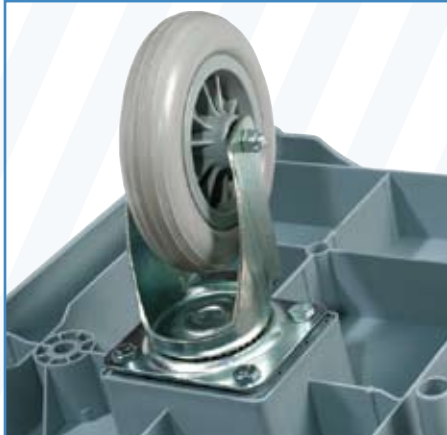

Applicazioni

How to use

Ruota morbida Ø 150 mm per esterni
Outdoor soft castor (Ø150 mm)

CARATTERISTICHE TECNICHE

- Tubo Ø22x1,5 mm di spessore.
- Rivestimento in Rilsan.
- Sacchi in nylon.
- Ruote ø125 con 4 punti di attacco.
- Base-ripiani-cassetti in polipropilene copolimero.

TECHNICAL CHARACTERISTICS

- Square tube Ø22x1,5 mm thick.
- Rilsan coating.
- Nylon bags.
- Castors ø125 with 4 fixing points.
- Copolymer polypropylene base, shelves, drawers.