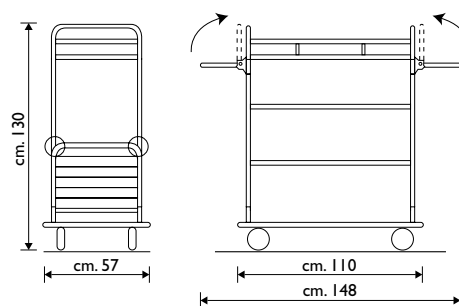

VENEZIA CATERING

Carrelli hotel
Chambermaid trolleys
Classic